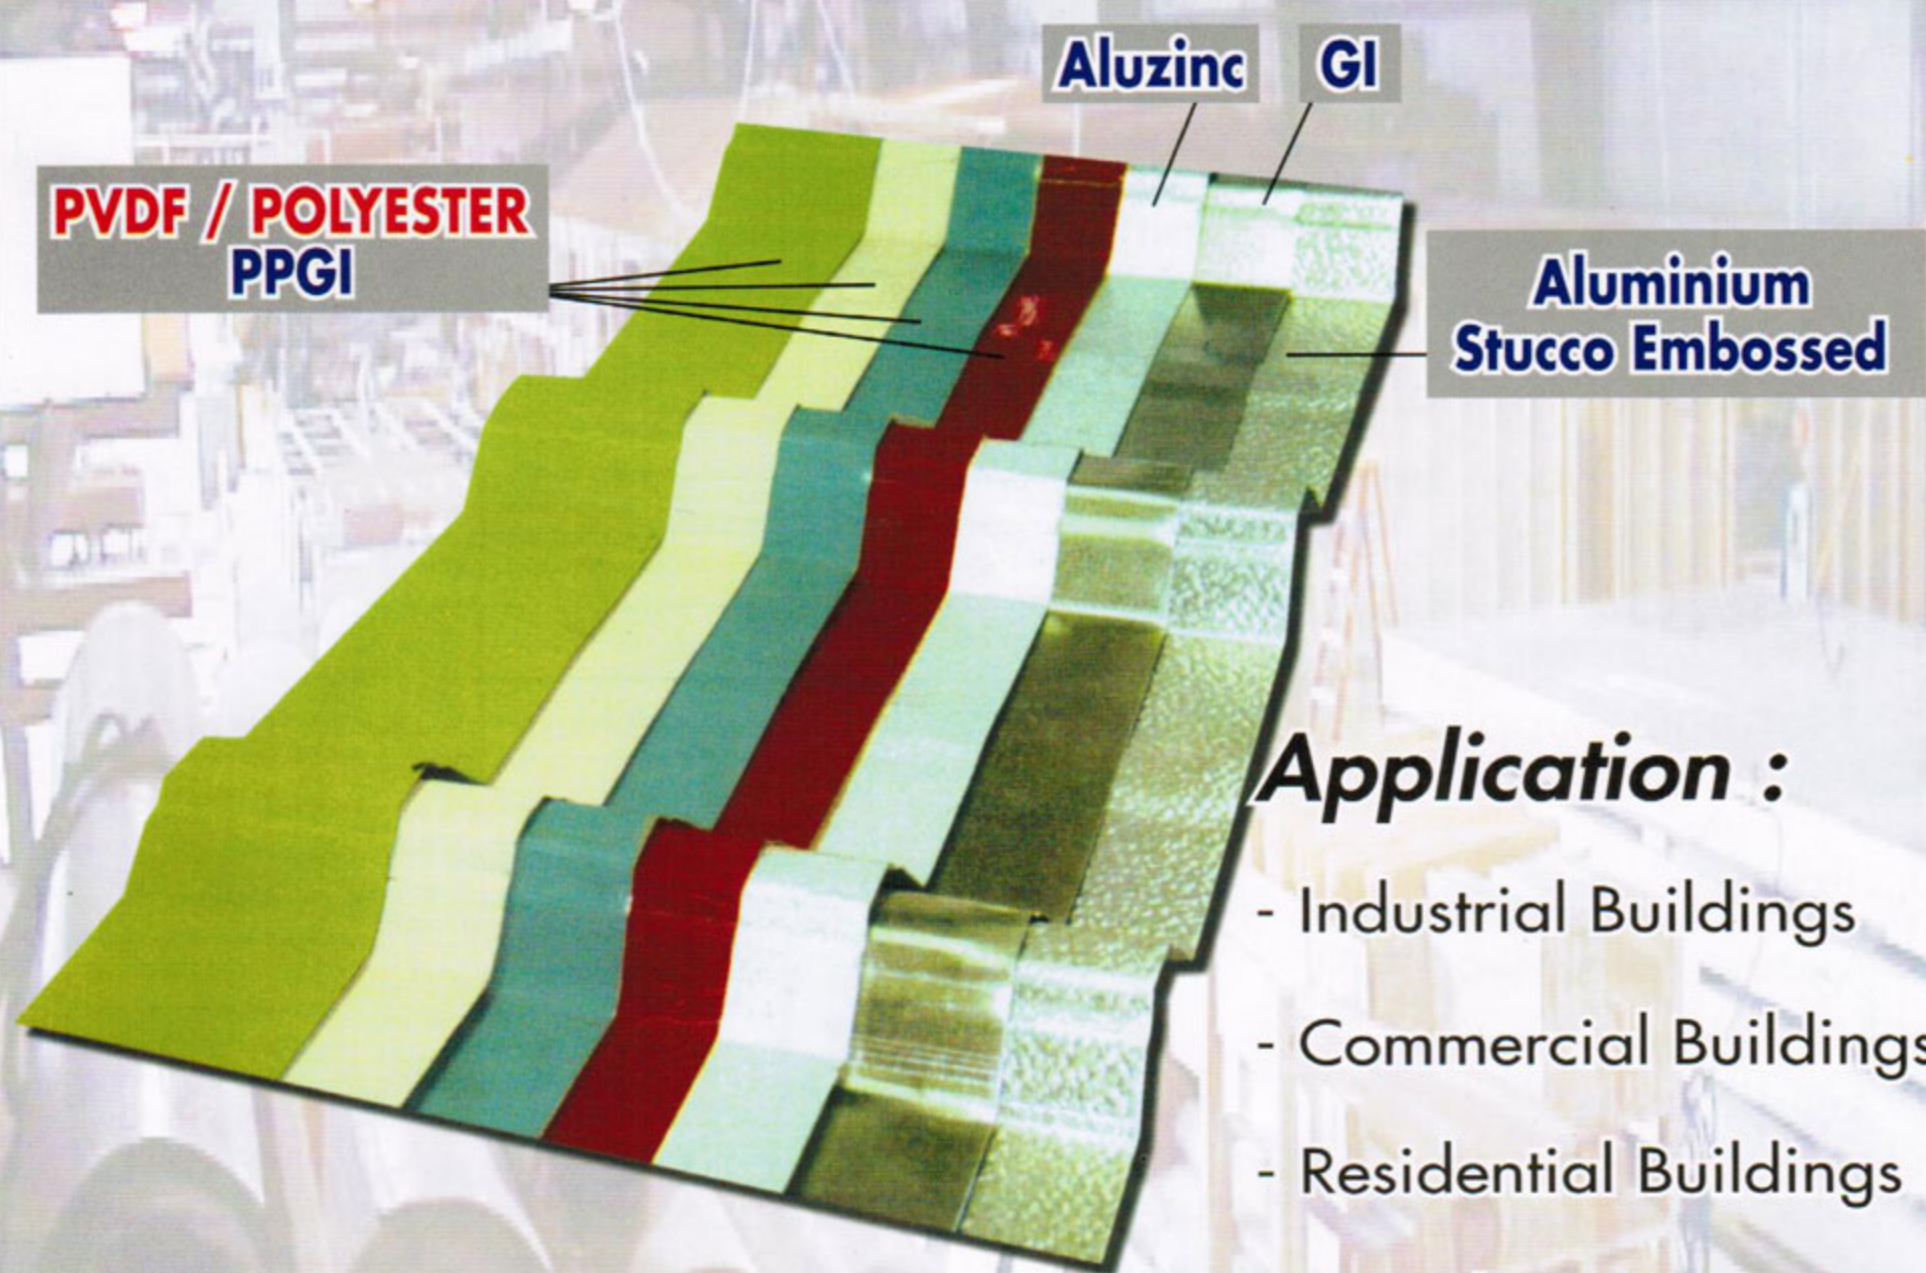

# DURA-SPAN

**DURA-COAT PPALU / PPGI / Aluminium Stucco Embossed / Mill Finish for Metal Roofing And Wall Cladding**