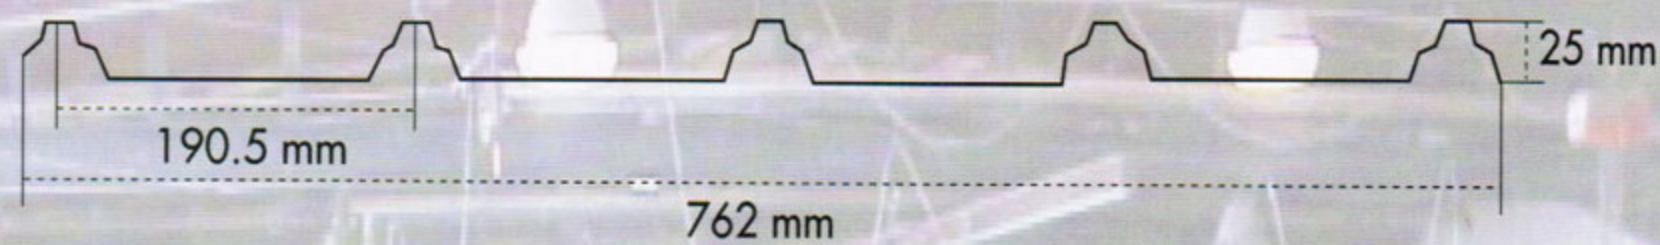

Profile Drawing

Thickness Available

0.21mm , 0.26mm , 0.30 mm , 0.35mm , 0.40mm , 0.42mm , 0.48mm

Width

Effective Cover - 762 mm

Manufacturing Tolerances

Length : + or - 5mm

Length

Normally supplied in any length available or as limited by transport.

Prices

Quote as Ex-work

Packing

Strapped Bundles of 1 tonne mass or as requested by client

Color Available

Aluzinc and color coils like Blue, Red, Green, Beige & etc.

** Others color on request.

雅铝金属贸易有限公司

ALUPANORAMA

METALS SDN. BHD. (354949-V)
INDUSTRIES SDN. BHD. (629109-P)

Lot 3806, No. 140-A, Lorong 10D, Kampung Baru Subang,
40150 Shah Alam, Selangor Darul Ehsan, West Malaysia.

Tel: +603-7845 7116 Fax: +603-7845 8116 Email: alumsb@tm.net.my